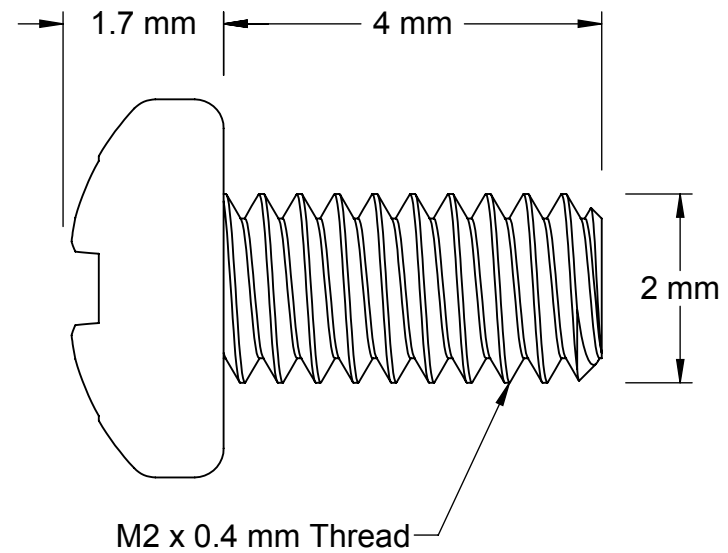

FETCO P/N: 1082.00119.00

McMASTER-CARR <small>CAD</small>	PART NUMBER	92000A011
http://www.mcmaster.com		Pan Head Phillips
© 2012 McMaster-Carr Supply Company		Machine Screw
Information in this drawing is provided for reference only.		