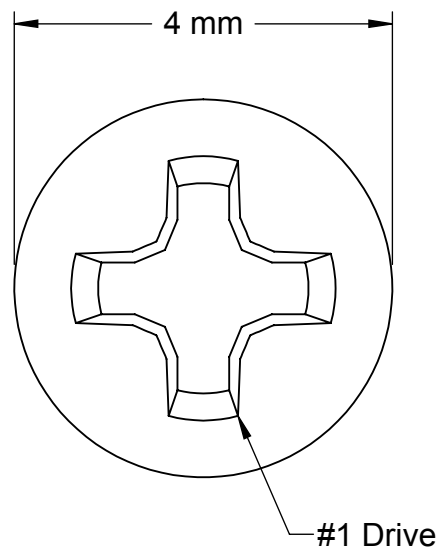

FETCO P/N: 1082.00119.00

McMASTER-CARR <small>CAD</small>	PART NUMBER	92000A011
http://www.mcmaster.com		Pan Head Phillips
© 2012 McMaster-Carr Supply Company		Machine Screw
Information in this drawing is provided for reference only.		